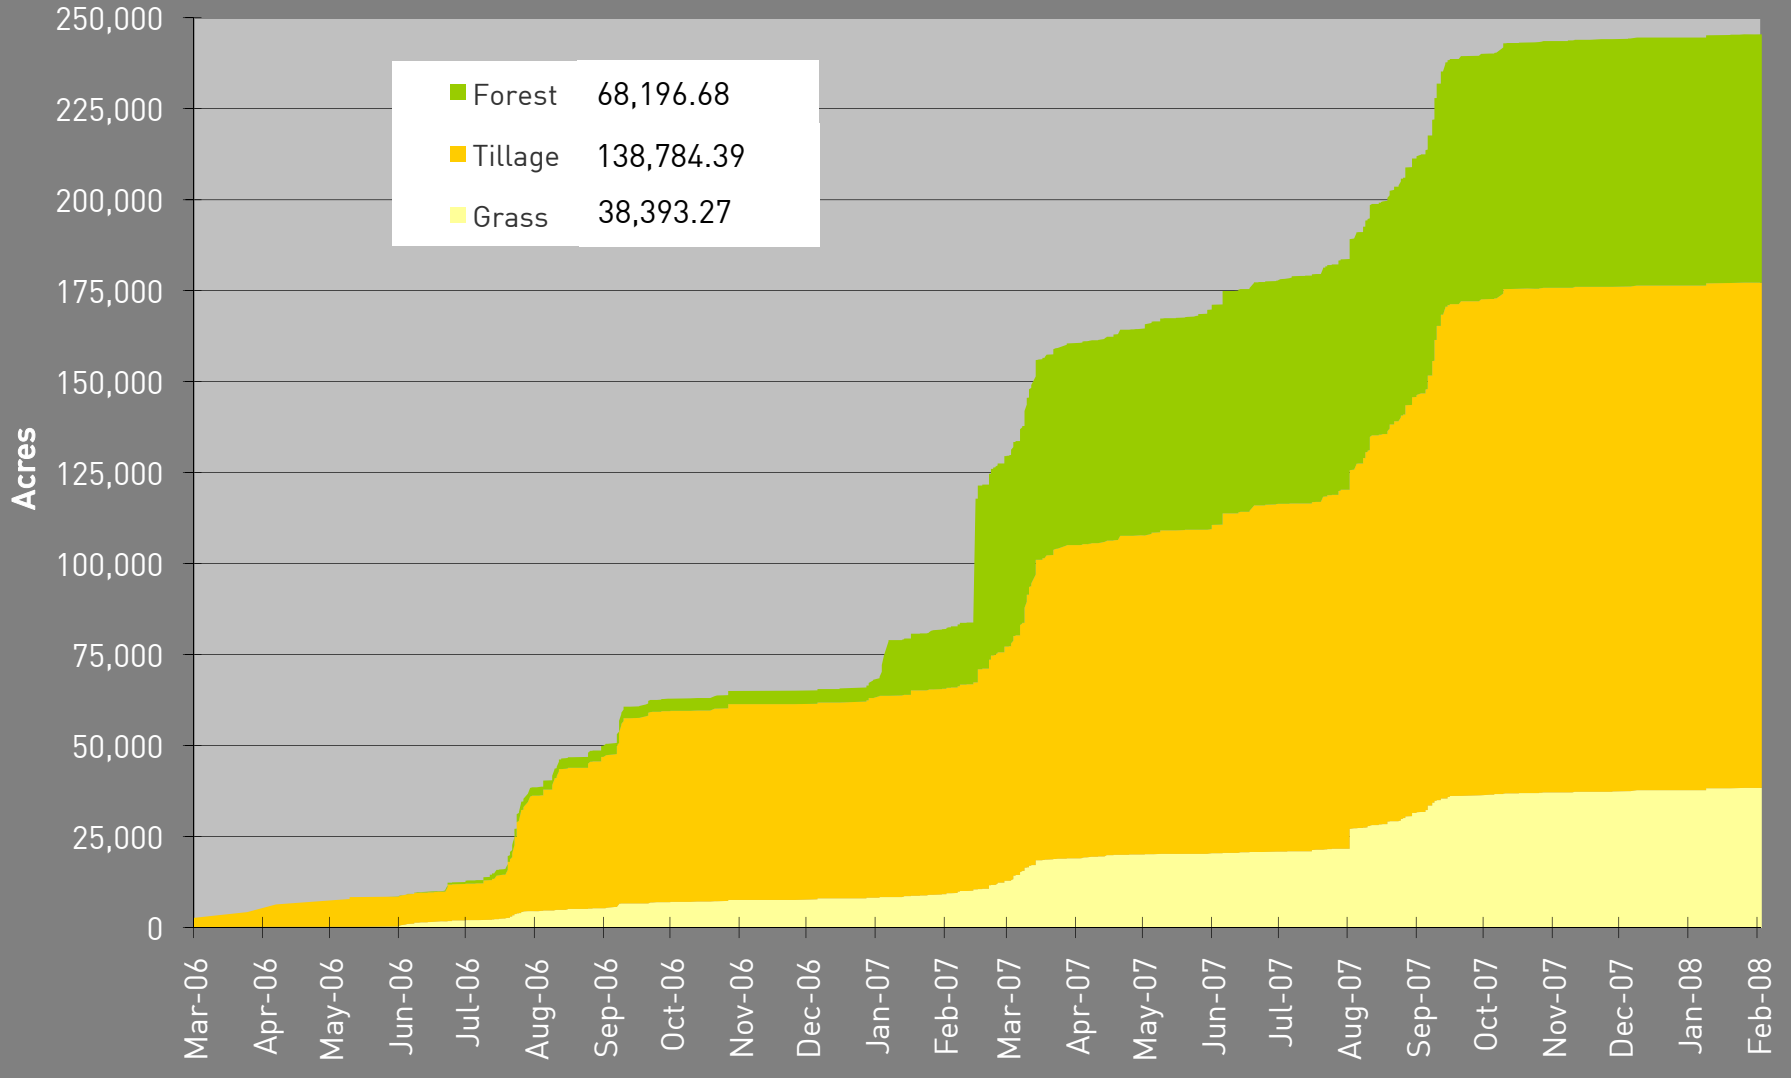

Delta Carbon

Program Enrollment
997 contracts as of February 1, 2008

Delta Carbon

Enrolled Acreage by Type
245,423.64 as of February 1, 2008

Delta Carbon

Approximate Metric Tons of Carbon and Acreage Enrolled
as of February 1, 2008